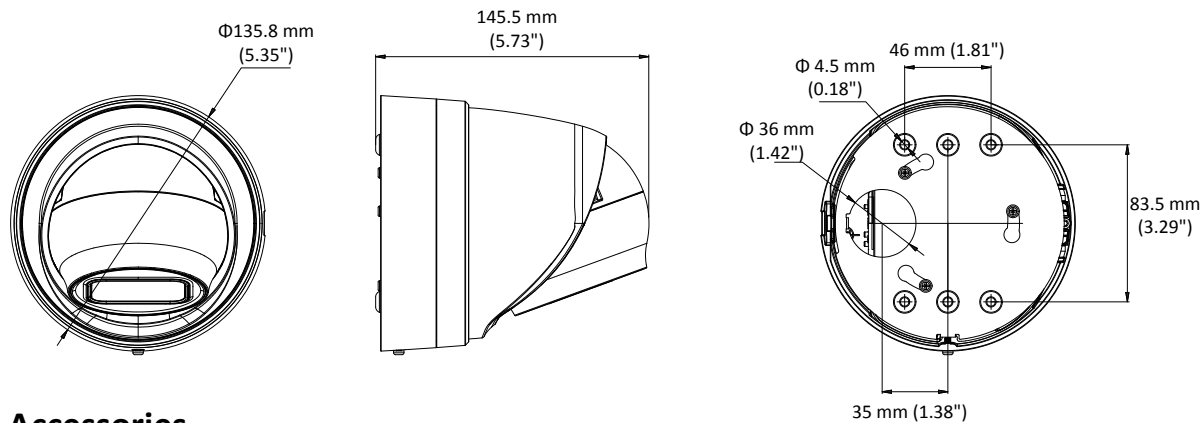

Day/Night Switch	Auto/Schedule/Triggered by Alarm In
<b>Network</b>	
Network Storage	Support Micro SD/SDHC/SDXC card (128G), local storage and NAS (NFS,SMB/CIFS), ANR
Alarm Trigger	Motion detection, video tampering, network disconnected, IP address conflict, illegal login, HDD full, HDD error, Alarm input, Alarm output
Protocols	TCP/IP, ICMP, HTTP, HTTPS, FTP, DHCP, DNS, DDNS, RTP, RTSP, RTCP, PPPoE, NTP, UPnP, SMTP, SNMP, IGMP, 802.1X, QoS, IPv6, Bonjour
General Function	One-key reset, anti-flicker, three streams, heartbeat, password protection, privacy mask, watermark, IP address filter
API	ONVIF (PROFILE S, PROFILE G), PSIA, CGI, ISAPI
Simultaneous Live View	Up to 6 channels
User/Host	Up to 32 users 3 levels: Administrator, Operator and User
Client	iVMS-4200, iVMS-4500, iVMS-5200
Web Browser	IE8+, Chrome 31.0-44, Firefox 30.0-51, Safari 8.0+
<b>Interface</b>	
Audio	1 input (line in, 3.5 mm), 1 output(3.5 mm), single track
Communication Interface	1 RJ45 10M/100M self-adaptive Ethernet port
Alarm	1 input, 1 output (max. 12 VDC, 30 mA)
Video Output	1Vp-p composite output (75 Ω/BNC)
On-board storage	Built-in Micro SD/SDHC/SDXC slot, up to 128 GB
SVC	H.264 encoding supports
Reset Button	Support
<b>Audio</b>	
Environment Noise Filtering	Support
Audio Sampling Rate	16 kHz
<b>General</b>	
Operating Conditions	-30 °C to +60 °C (-22 °F to +140 °F), Humidity 95% or less (non-condensing)
Power Supply	12 VDC ± 25%, PoE (802.3af) Terminal block for DC input
Power Consumption and Current	12 VDC, 0.92A, max. 11W PoE (802.3af, 37V to 57V), 0.22A to 0.35A, max. 12.5W
Protection Level	IP67, IK10
Material	Metal
Dimensions	Φ 135.8 mm × 145.5 mm (Φ 5.35" × 5.73")
Weight	With Package: Approx. 1220 g (2.69 lb.) Camera: Approx. 1060 g (2.34 lb.)

## Dimensions