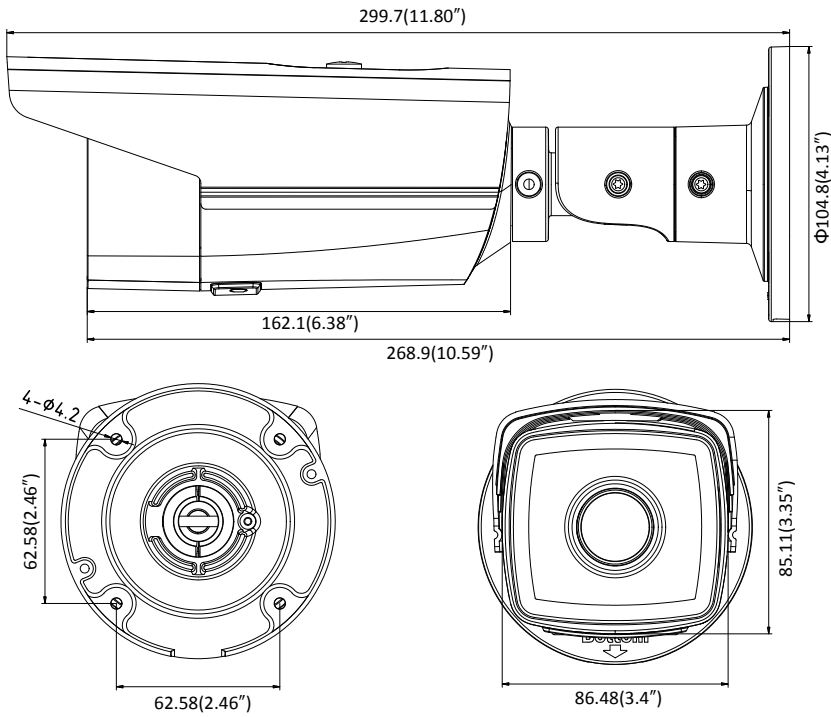

Dimensions

Unit: mm

Accessories

Distributed by

HIKVISION

Headquarters

No.555 Qianmo Road, Binjiang District,
Hangzhou 310051, China
T +86-571-8807-5998
overseasbusiness@hikvision.com

Hikvision USA
T +1-909-895-0400
sales.usa@hikvision.com

Hikvision Italy
T +39-0438-6902
info.it@hikvision.com

Hikvision Singapore
T +65-6684-4718
sg@hikvision.com

Hikvision Africa
T +27 (10) 0351172
sale.africa@hikvision.com

Hikvision Europe
T +31-23-55-42-770
info.eu@hikvision.com

Hikvision France
T +33(0)1-85-330-450
info.fr@hikvision.com

Hikvision Oceania
T +61-2-8599-4233
salesau@hikvision.com

Hikvision Hong Kong
T +852-2151-1761

Hikvision Middle East
T +971-4-8816086
salesme@hikvision.com

Hikvision Spain
T +34-91-737-16-55
info.es@hikvision.com

Hikvision Canada
T +1-909-895-0400
sales.usa@hikvision.com

Hikvision Russia
T +7-495-669-67-99
sateru@hikvision.com

Hikvision Poland
T +48-22-460-01-50
poland@hikvision.com

Hikvision Korea
T +82-31-731-8841
sales.korea@hikvision.com

Hikvision India
T +91-22-28469900
sales@pramahikvision.com

Hikvision UK
T +01628-902140
support.uk@hikvision.com

Hikvision Brazil
T +55 11 3318-0050
Latam.support@hikvision.com