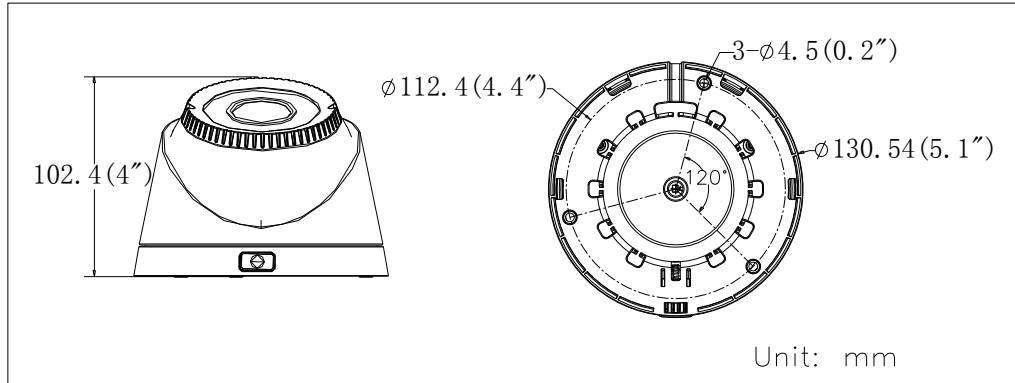

Order Models

DS-2CE56D5T-IR3Z

Dimensions