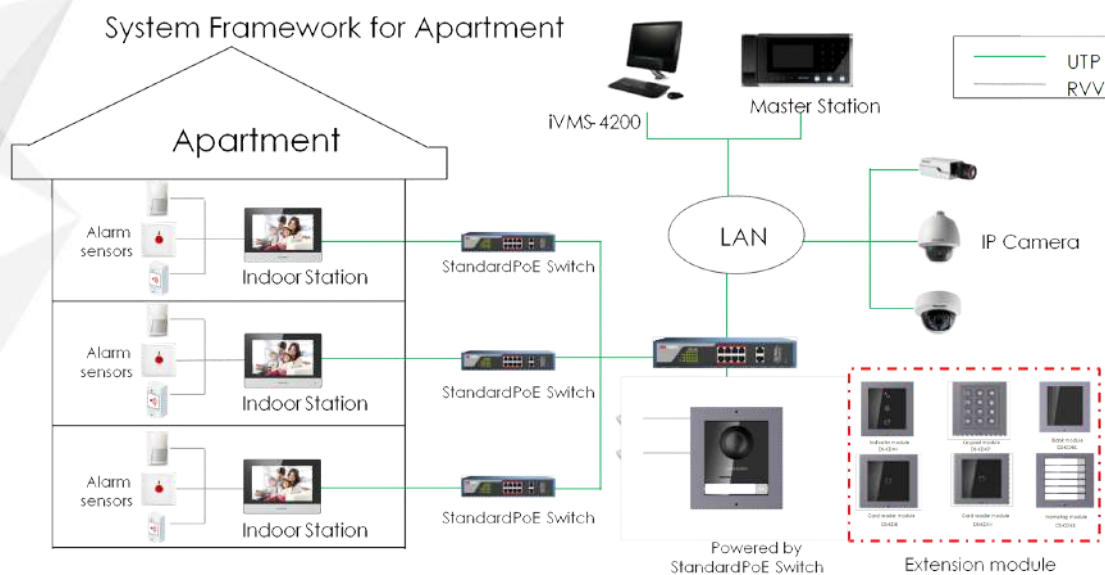

DS-KH6320-WTE1

Video Intercom Indoor Station with 7-Inch Touch Screen

Key Feature

- UI V2.0: User friendly design
- 7-inch colorful touch screen with resolution 1024 × 600
- Standard PoE
- Stores messages and captured pictures in the TF card
- Remote unlocking via the client software or the mobile client
- Views live videos of door stations and linked cameras
- Supports wireless network

Typical Application

Specification

Model		DS-KH6320-WTE1
System	Memory	128 MB
	Flash	32 MB
	Operation system	Embedded Linux operation system
Display	Display screen	7-inch colorful TFT LCD
	Display resolution	1024 × 600
	Operation method	Capacitive touch screen
Audio	Audio input	Built-in omnidirectional microphone
	Audio output	Built-in loudspeaker
	Audio compression standard	G.711 U
	Audio compression rate	64 Kbps
	Audio quality	Noise suppression and echo cancellation
Network	Wired network	10/100 Mbps self-adaptive network
	Wireless network	Wi-Fi 802.11b/g/n
	Network protocol	TCP/IP、SIP、RTSP
	Network interface	1 RJ-45 10/100 Mbps self-adaptive
	Alarm input	8-ch alarm inputs
	Relay output	2
	TF card	Max to 32 G, SD 2.0 or lower version
	RS-485	1
General	Power supply	IEEE802.3af, standard PoE
		12 VDC/1 A
	Power consumption	≤ 6 W
	Working temperature	-10 °C to 55 °C (14 °F to 131 °F)
	Working humidity	10% to 90%
Dimensions (W × H × D)		200 mm × 140 mm × 15.1 mm (7.9" × 5.5" × 0.6")