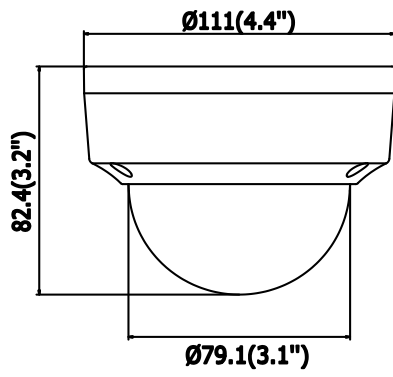

## Available Model

DS-2CD2145FWD-I (2.8/4/6/8/12 mm), DS-2CD2145FWD-IS (2.8/4/6/8/12 mm)

Dimension