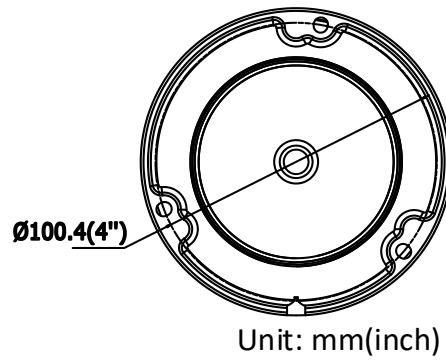

## Available Model

DS-2CD2145FWD-I (2.8/4/6/8/12 mm), DS-2CD2145FWD-IS (2.8/4/6/8/12 mm)

Dimension